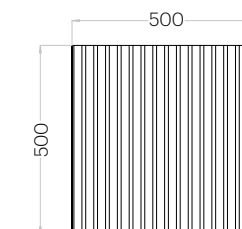

Grubość (thickness): 30 mm
Waga (weight): 290 g
1 szt. (pc) = 0,25 m²
4 szt. (pcs) = 1,00 m²

Grand Rift