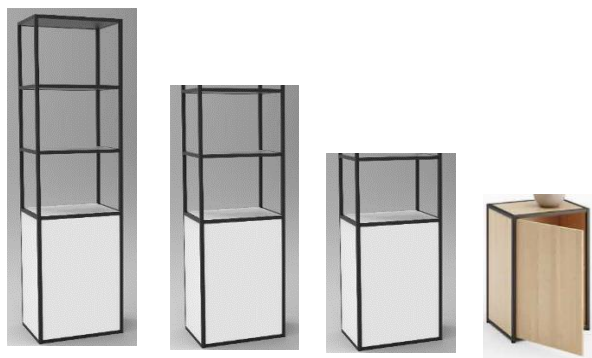

## Poise Sideboard

1000mm (39.4") wide, 450mm (17.7") deep, 621mm (24") high

Price Group 110

Code	Description
POS1007W	Poise Sideboard with wooden legs

### Outline Desk

1000mm (39.4") wide, 500mm (19.7") deep

Price Group 111

Code	Description	Height
OULD1018	Outline Desk with display shelves	1880mm (74")
OULD1011	Outline Desk with back panel	1120mm (44.1")
OULD1007	Outline Desk	740mm (29.1")

### Outline Storage

510mm (20.1") wide, 400mm (15.7") deep

Price Group 111

Code	Description	Height
OUC0518	Outline Cupboard with triple frame	1880mm (74")
OUC0514	Outline Cupboard with double frame	1500mm (59.1")
OUC0511	Outline Cupboard with single frame	1120mm (44.1")
OUC0507	Outline Cupboard	740mm (29.1")