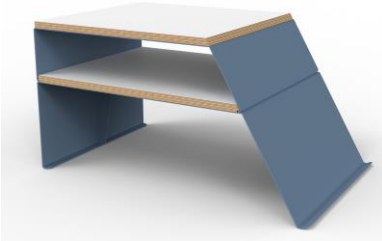

## Poise Desk

1400mm (55.1") wide, 600mm (23.6") deep , 740mm (29.1") high

Price Group 110

Code	Description
POD1406W	Poise Desk 1400mm Wide

## Poise Coffee Table

810mm (31.9") wide, 500mm (19.7") deep , 425mm (16.7") high

Price Group 110

Code	Description
POC1206S	Poise Coffee Table