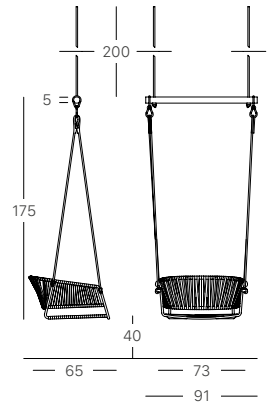

**ARMCHAIR
LISA LOUNGE FILÒ
ART. 2878**

FRAME	ZL zinc coated linen	ZT zinc coated dove grey	ZA zinc coated anthracite	ZO zinc coated air-force blue	ZK zinc coated mocha	NAUTICAL ROPE
	476,00 €	476,00 €	-	-	476,00 €	N18 clay
	476,00 €	-	476,00 €	-	-	N57 mint
	-	476,00 €	-	-	-	N30 orange
Ø 16 mm	-	476,00 €	-	-	-	N15 dove grey
	476,00 €	-	-	-	-	N84 silver
	-	-	476,00 €	476,00 €	-	N81 anthracite
	-	-	476,00 €	-	-	N80 black

Nautical rope

**LISA SWING
HANGING
ARMCHAIR
ART. 2883**

FRAME	ZY zinc coated mustard yellow	ZT zinc coated dove grey	ZA zinc coated anthracite	ZE zinc coated terracotta	ZO zinc coated air-force blue	NAUTICAL ROPE
	-	1.190,00 €	-	-	-	N18 clay
	-	-	1.190,00 €	-	-	N57 mint
Ø 16 mm	-	-	-	1.190,00 €	1.190,00 €	N30 orange
	1.190,00 €	-	-	-	-	N84 silver

Nautical rope

Disassembled
200 cm. ropes length

**LISA SWING
WITH SELF-
SUPPORTING
STRUCTURE
ART. 2886**

FRAME	ZY zinc coated mustard yellow	ZT zinc coated dove grey	ZA zinc coated anthracite	ZE zinc coated terracotta	ZO zinc coated air-force blue	NAUTICAL ROPE
	-	2.398,00 €	-	-	-	N18 clay
	-	-	2.398,00 €	-	-	N57 mint
	-	-	-	2.398,00 €	2.398,00 €	N30 orange
	2.398,00 €	-	-	-	-	N84 silver

Nautical rope

THE SELF-SUPPORTING STRUCTURE
IS ALWAYS ANTHRACITE COATED.

Self-supporting structure
including swing and suspension
ropes

Disassembled