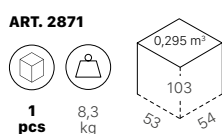

Nautical rope