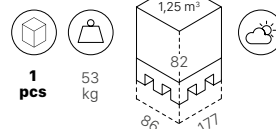

Nautical rope