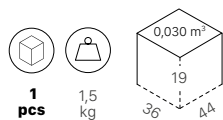

SEAT CUSHION
LISA LOUNGE
CLUB / FILÒ
ART. 1555

FABRIC

112,00 €	B5 ice
137,00 €	C1 yellow
137,00 €	C2 terracotta
137,00 €	C3 green
122,00 €	H1 white
122,00 €	H2 cream

The cushion can be fastened to the seat with buttons

BACKREST CUSHION
LISA LOUNGE
CLUB / FILÒ
ART. 1556

FABRIC

76,00 €	B6 ice
76,00 €	B7 yellow
76,00 €	B9 terracotta
98,00 €	C0 green
81,00 €	H1 white
81,00 €	H2 cream

LOWER BACK CUSHION
ART. 1557

FABRIC

68,00 €	B8 ice
87,00 €	C1 yellow
68,00 €	B9 terracotta
85,00 €	C4 green
68,00 €	H6 mocha