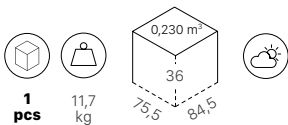

**ARMCHAIR
LISA LOUNGE FILÒ
ART. 2878**

FRAME	ZL zinc coated linen	ZT zinc coated dove grey	ZA zinc coated anthracite	ZO zinc coated air-force blue	ZK zinc coated mocha	NAUTICAL ROPE
	476,00 €	476,00 €	-	-	476,00 €	N18 clay
	476,00 €	-	476,00 €	-	-	N57 mint
	-	476,00 €	-	-	-	N30 orange
Ø 16 mm	-	476,00 €	-	-	-	N15 dove grey
	476,00 €	-	-	-	-	N84 silver
	-	-	476,00 €	476,00 €	-	N81 anthracite
	-	-	476,00 €	-	-	N80 black

Nautical rope

**LISA SWING
HANGING
ARMCHAIR
ART. 2883**

FRAME	ZY zinc coated mustard yellow	ZT zinc coated dove grey	ZA zinc coated anthracite	ZE zinc coated terracotta	ZO zinc coated air-force blue	NAUTICAL ROPE
	-	1.190,00 €	-	-	-	N18 clay
	-	-	1.190,00 €	-	-	N57 mint
Ø 16 mm	-	-	-	1.190,00 €	1.190,00 €	N30 orange
	1.190,00 €	-	-	-	-	N84 silver

Nautical rope

Disassembled
200 cm. ropes length

**LISA SWING
WITH SELF-
SUPPORTING
STRUCTURE
ART. 2886**

FRAME	ZY zinc coated mustard yellow	ZT zinc coated dove grey	ZA zinc coated anthracite	ZE zinc coated terracotta	ZO zinc coated air-force blue	NAUTICAL ROPE
	-	2.398,00 €	-	-	-	N18 clay
	-	-	2.398,00 €	-	-	N57 mint
	-	-	-	2.398,00 €	2.398,00 €	N30 orange
	2.398,00 €	-	-	-	-	N84 silver

Nautical rope

THE SELF-SUPPORTING STRUCTURE
IS ALWAYS ANTHRACITE COATED.

Self-supporting structure
including swing and suspension
ropes

Disassembled