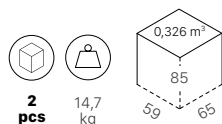

Nautical rope