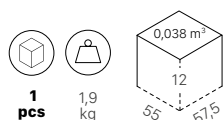

BACKREST CUSHION
LISA LOUNGE
CLUB / FILÒ
ART. 1556

FABRIC

76,00 €	B6 ice
76,00 €	B7 yellow
76,00 €	B9 terracotta
98,00 €	C0 green
81,00 €	H1 white
81,00 €	H2 cream