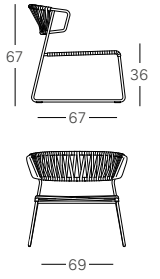

Nautical rope

Compliant with  
EN 16139:2013

reddot winner 2020  
furniture design

**ARMCHAIR**  
**LISA FILO**  
**ART. 2869**

FRAME	ZL zinc coated linen	ZT zinc coated dove grey	ZA zinc coated anthracite	ZO zinc coated air-force blue	ZS zinc coated sage green	ZK zinc coated mocha	NAUTICAL ROPE
	<b>320,00 €</b>	<b>320,00 €</b>	-	-	-	<b>320,00 €</b>	N18 clay
	-	-	-	-	<b>320,00 €</b>	-	N12 sand
	<b>320,00 €</b>	-	-	-	-	-	N60 midnight
	<b>320,00 €</b>	-	<b>320,00 €</b>	-	-	-	N57 mint
Ø 16 mm	-	<b>320,00 €</b>	-	-	-	-	N30 orange
	-	<b>320,00 €</b>	-	-	-	-	N15 dove grey
	<b>320,00 €</b>	-	-	-	-	-	N84 silver
	-	-	<b>320,00 €</b>	<b>320,00 €</b>	-	-	N81 anthracite
	-	-	<b>320,00 €</b>	-	-	-	N80 black

Nautical rope

Compliant with  
EN 16139:2013

reddot winner 2020  
furniture design

**BAR STOOL**  
**LISA FILO**  
**ART. 2871 h. 75**  
**ART. 2872 h. 65**

FRAME	ZL zinc coated linen	ZT zinc coated dove grey	ZA zinc coated anthracite	ZO zinc coated air-force blue	ZS zinc coated sage green	ZK zinc coated mocha	NAUTICAL ROPE
	<b>354,00 €</b>	<b>354,00 €</b>	-	-	-	<b>354,00 €</b>	N18 clay
	-	-	-	-	<b>354,00 €</b>	-	N12 sand
	<b>354,00 €</b>	-	-	-	-	-	N60 midnight
	<b>354,00 €</b>	-	<b>354,00 €</b>	-	-	-	N57 mint
Ø 16 mm	-	<b>354,00 €</b>	-	-	-	-	N30 orange
	-	<b>354,00 €</b>	-	-	-	-	N15 dove grey
	<b>354,00 €</b>	-	-	-	-	-	N84 silver
	-	-	<b>354,00 €</b>	<b>354,00 €</b>	-	-	N81 anthracite
	-	-	<b>354,00 €</b>	-	-	-	N80 black

Nautical rope

**ARMCHAIR  
LISA LOUNGE FILÒ  
ART. 2878**

FRAME	ZL zinc coated linen	ZT zinc coated dove grey	ZA zinc coated anthracite	ZO zinc coated air-force blue	ZK zinc coated mocha	NAUTICAL ROPE
	476,00 €	476,00 €	-	-	476,00 €	N18 clay
	476,00 €	-	476,00 €	-	-	N57 mint
	-	476,00 €	-	-	-	N30 orange
Ø 16 mm	-	476,00 €	-	-	-	N15 dove grey
	476,00 €	-	-	-	-	N84 silver
	-	-	476,00 €	476,00 €	-	N81 anthracite
	-	-	476,00 €	-	-	N80 black