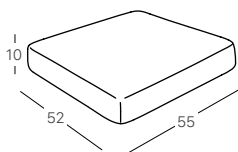

FABRIC

112,00 €	B5 ice
137,00 €	C1 yellow
137,00 €	C2 terracotta
137,00 €	C3 green
122,00 €	H1 white
122,00 €	H2 cream

The cushion can be fastened to the seat with buttons

**BACKREST CUSHION**  
**LISA LOUNGE**  
**CLUB / FILÒ**  
**ART. 1556**