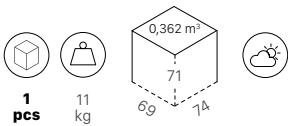

Nautical rope