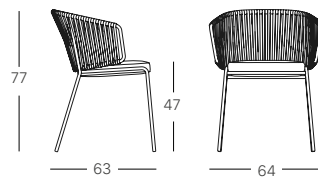

# Price List

News October 2023

**S·CAB**

Made in Italy

**ARMCHAIR  
LISA FILÒ NEST  
ART. 2899**

FRAME coated	<b>VL</b> linen coated	<b>VT</b> dove grey coated	<b>VA</b> anthracite coated	<b>VS</b> sage green coated	<b>VK</b> mocha coated	NAUTICAL ROPE	SEAT CUSHION
	<b>420,00 €</b>	<b>420,00 €</b>	-	-	-		H1 white
	-	-	-	-	<b>420,00 €</b>	N18 clay	H2 cream
	-	-	-	-	<b>407,00 €</b>		H6 mocha
Ø 16 mm	-	-	-	<b>420,00 €</b>	-	N12 sand	G9 green
	<b>407,00 €</b>	-	-	-	-	N60 midnight	B6 ice
	-	-	<b>407,00 €</b>	-	-	N81 anthracite	