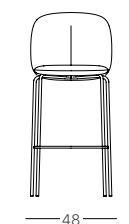

Disassembled

ART. 2728

2 pcs kg

ART. 2727

2 pcs kg