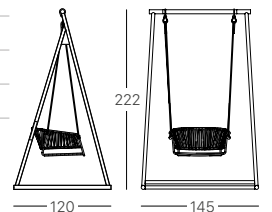

THE SELF-SUPPORTING STRUCTURE
IS ALWAYS ANTHRACITE COATED.

Self-supporting structure
including swing and suspension
ropes

Disassembled