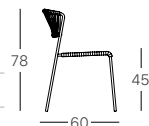

Nautical rope

Compliant with  
EN 16139:2013

reddot winner 2020  
furniture design

**ARMCHAIR**  
**LISA FILO**  
**ART. 2869**

FRAME	ZL zinc coated linen	ZT zinc coated dove grey	ZA zinc coated anthracite	ZO zinc coated air-force blue	ZS zinc coated sage green	ZK zinc coated mocha	NAUTICAL ROPE
	<b>320,00 €</b>	<b>320,00 €</b>	-	-	-	<b>320,00 €</b>	N18 clay
	-	-	-	-	<b>320,00 €</b>	-	N12 sand
	<b>320,00 €</b>	-	-	-	-	-	N60 midnight
	<b>320,00 €</b>	-	<b>320,00 €</b>	-	-	-	N57 mint
Ø 16 mm	-	<b>320,00 €</b>	-	-	-	-	N30 orange
	-	<b>320,00 €</b>	-	-	-	-	N15 dove grey
	<b>320,00 €</b>	-	-	-	-	-	N84 silver
	-	-	<b>320,00 €</b>	<b>320,00 €</b>	-	-	N81 anthracite
	-	-	<b>320,00 €</b>	-	-	-	N80 black