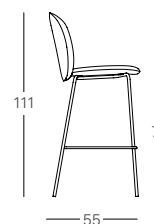

Disassembled

ART. 2728

2 pcs kg

ART. 2727

2 pcs kg