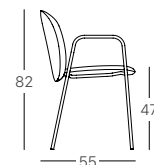

Technopolymer
core.
Non-removable
cover.
Underseat shell
for stacking.
Disassembled.

FRAMES

pcs kg

SHELLS

pcs kg