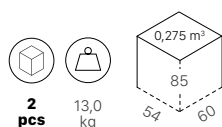

Nautical rope

Compliant with  
EN 16139:2013

reddot winner 2020  
furniture design

**ARMCHAIR**  
**LISA FILO**  
**ART. 2869**

FRAME	ZL zinc coated linen	ZT zinc coated dove grey	ZA zinc coated anthracite	ZO zinc coated air-force blue	ZS zinc coated sage green	ZK zinc coated mocha	NAUTICAL ROPE
	<b>320,00 €</b>	<b>320,00 €</b>	-	-	-	<b>320,00 €</b>	N18 clay
	-	-	-	-	<b>320,00 €</b>	-	N12 sand
	<b>320,00 €</b>	-	-	-	-	-	N60 midnight
	<b>320,00 €</b>	-	<b>320,00 €</b>	-	-	-	N57 mint
Ø 16 mm	-	<b>320,00 €</b>	-	-	-	-	N30 orange
	-	<b>320,00 €</b>	-	-	-	-	N15 dove grey
	<b>320,00 €</b>	-	-	-	-	-	N84 silver
	-	-	<b>320,00 €</b>	<b>320,00 €</b>	-	-	N81 anthracite
	-	-	<b>320,00 €</b>	-	-	-	N80 black