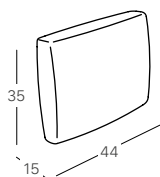

SEAT CUSHION
LISA LOUNGE
CLUB / FILÒ
ART. 1555

FABRIC

112,00 €	B5 ice
137,00 €	C1 yellow
137,00 €	C2 terracotta
137,00 €	C3 green
122,00 €	H1 white
122,00 €	H2 cream

The cushion can be fastened to the seat with buttons

BACKREST CUSHION
LISA LOUNGE
CLUB / FILÒ
ART. 1556

FABRIC

76,00 €	B6 ice
76,00 €	B7 yellow
76,00 €	B9 terracotta
98,00 €	C0 green
81,00 €	H1 white
81,00 €	H2 cream

LOWER BACK CUSHION
ART. 1557

FABRIC

68,00 €	B8 ice
87,00 €	C1 yellow
68,00 €	B9 terracotta
85,00 €	C4 green
68,00 €	H6 mocha