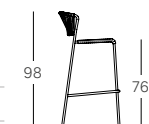

Nautical rope

Compliant with  
EN 16139:2013

reddot winner 2020  
furniture design

**BAR STOOL**  
**LISA FILO**  
**ART. 2871 h. 75**  
**ART. 2872 h. 65**

FRAME	ZL zinc coated linen	ZT zinc coated dove grey	ZA zinc coated anthracite	ZO zinc coated air-force blue	ZS zinc coated sage green	ZK zinc coated mocha	NAUTICAL ROPE
	<b>354,00 €</b>	<b>354,00 €</b>	-	-	-	<b>354,00 €</b>	N18 clay
	-	-	-	-	<b>354,00 €</b>	-	N12 sand
	<b>354,00 €</b>	-	-	-	-	-	N60 midnight
	<b>354,00 €</b>	-	<b>354,00 €</b>	-	-	-	N57 mint
Ø 16 mm	-	<b>354,00 €</b>	-	-	-	-	N30 orange
	-	<b>354,00 €</b>	-	-	-	-	N15 dove grey
	<b>354,00 €</b>	-	-	-	-	-	N84 silver
	-	-	<b>354,00 €</b>	<b>354,00 €</b>	-	-	N81 anthracite
	-	-	<b>354,00 €</b>	-	-	-	N80 black

Nautical rope

**ARMCHAIR  
LISA LOUNGE FILÒ  
ART. 2878**

FRAME	ZL zinc coated linen	ZT zinc coated dove grey	ZA zinc coated anthracite	ZO zinc coated air-force blue	ZK zinc coated mocha	NAUTICAL ROPE
	476,00 €	476,00 €	-	-	476,00 €	N18 clay
	476,00 €	-	476,00 €	-	-	N57 mint
	-	476,00 €	-	-	-	N30 orange
Ø 16 mm	-	476,00 €	-	-	-	N15 dove grey
	476,00 €	-	-	-	-	N84 silver
	-	-	476,00 €	476,00 €	-	N81 anthracite
	-	-	476,00 €	-	-	N80 black